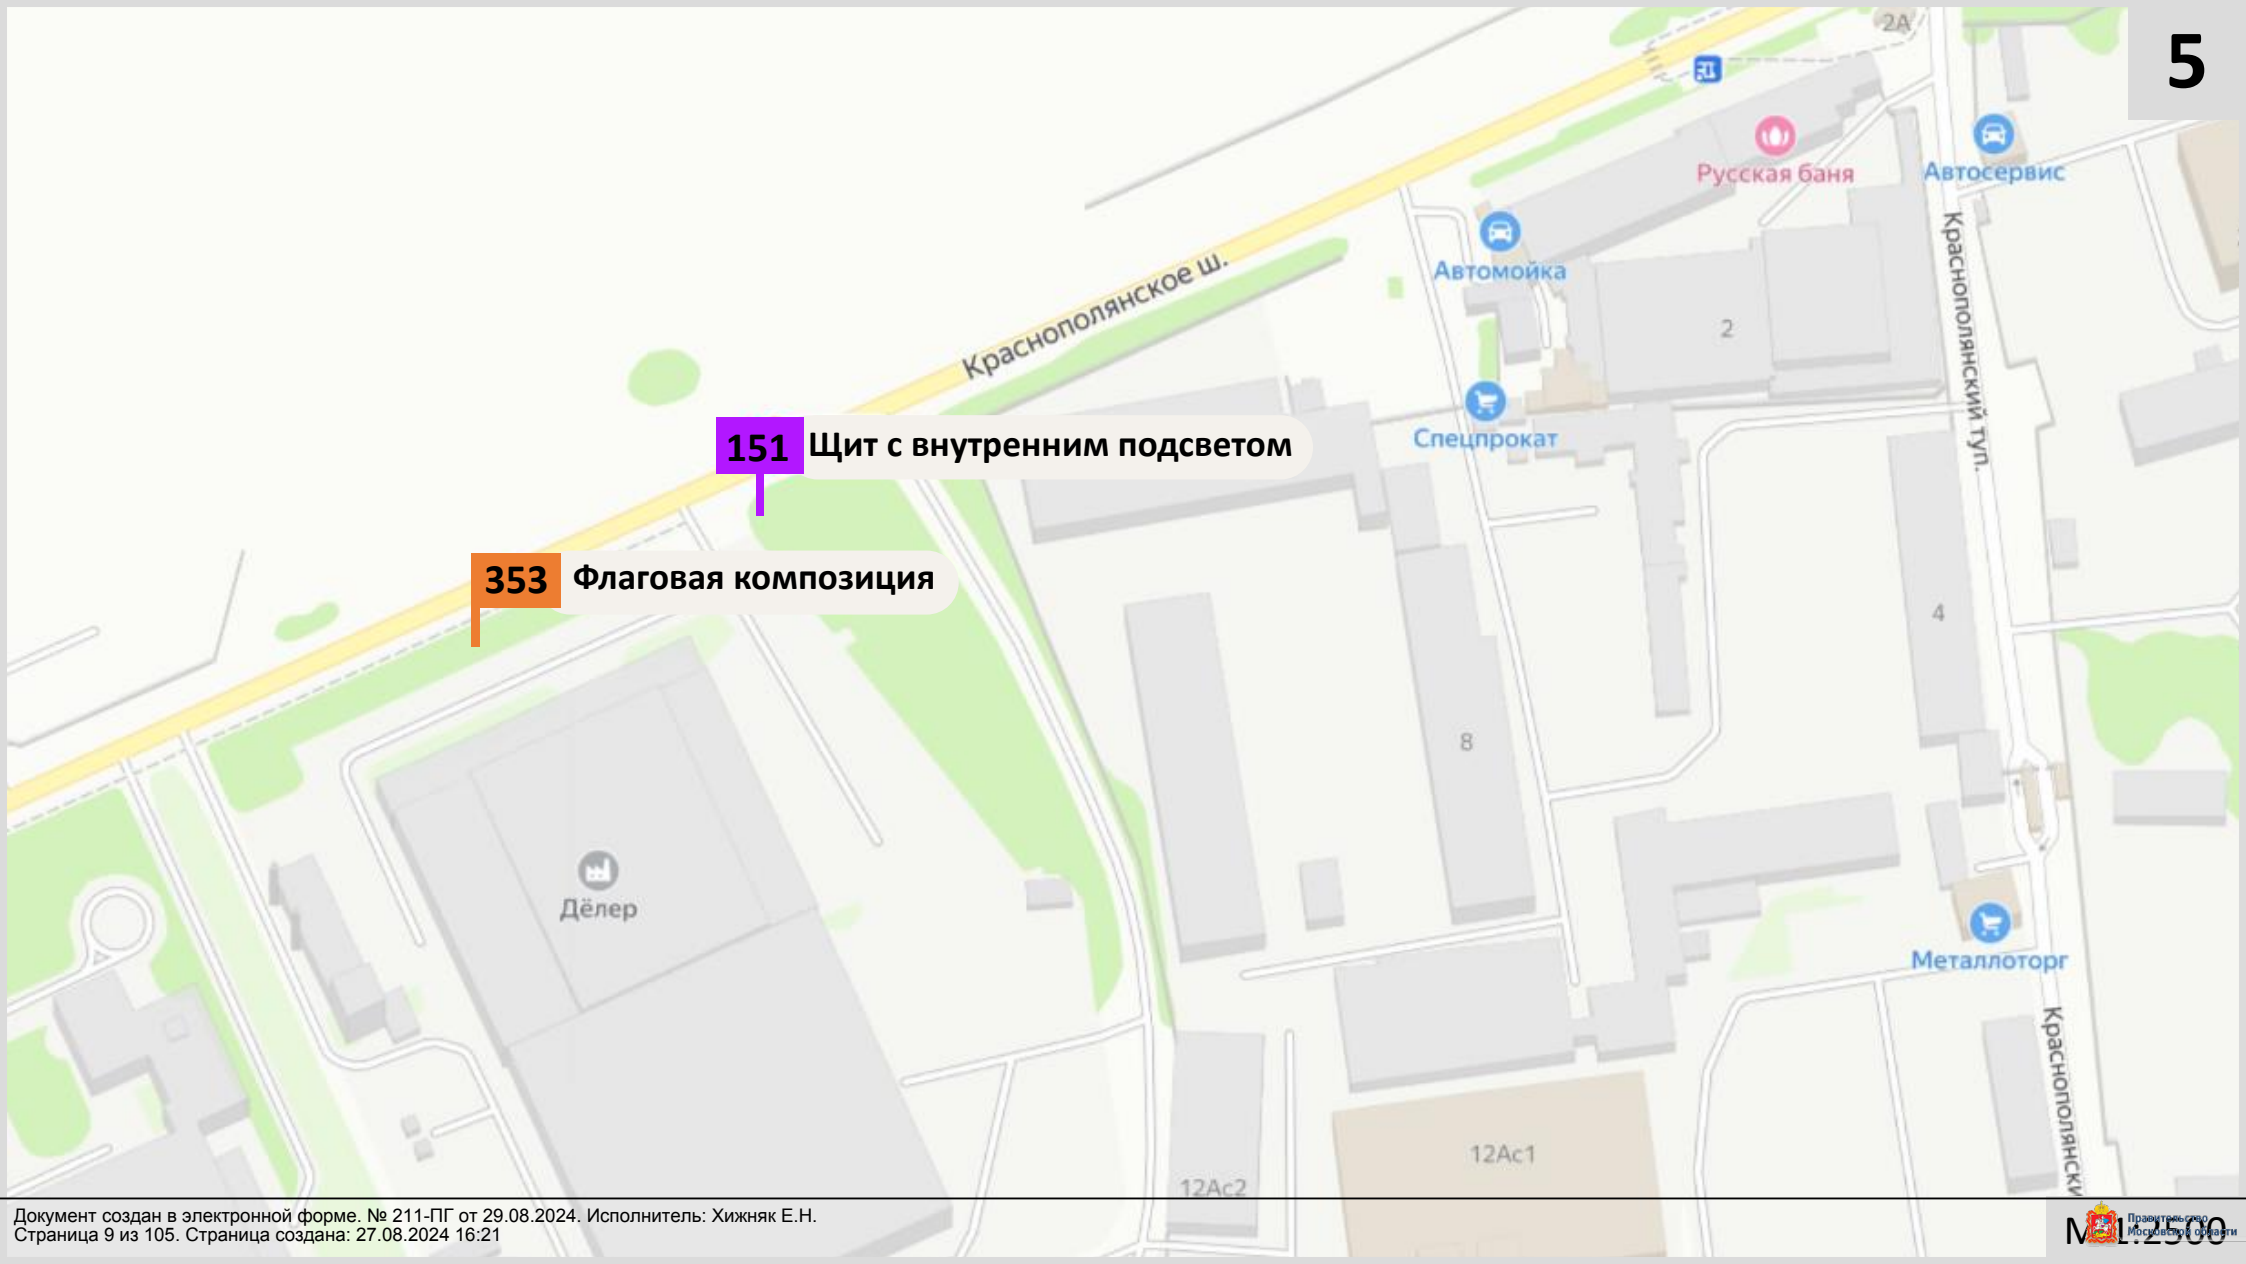

151 Щит с внутренним подсветом

353 Флаговая композиция