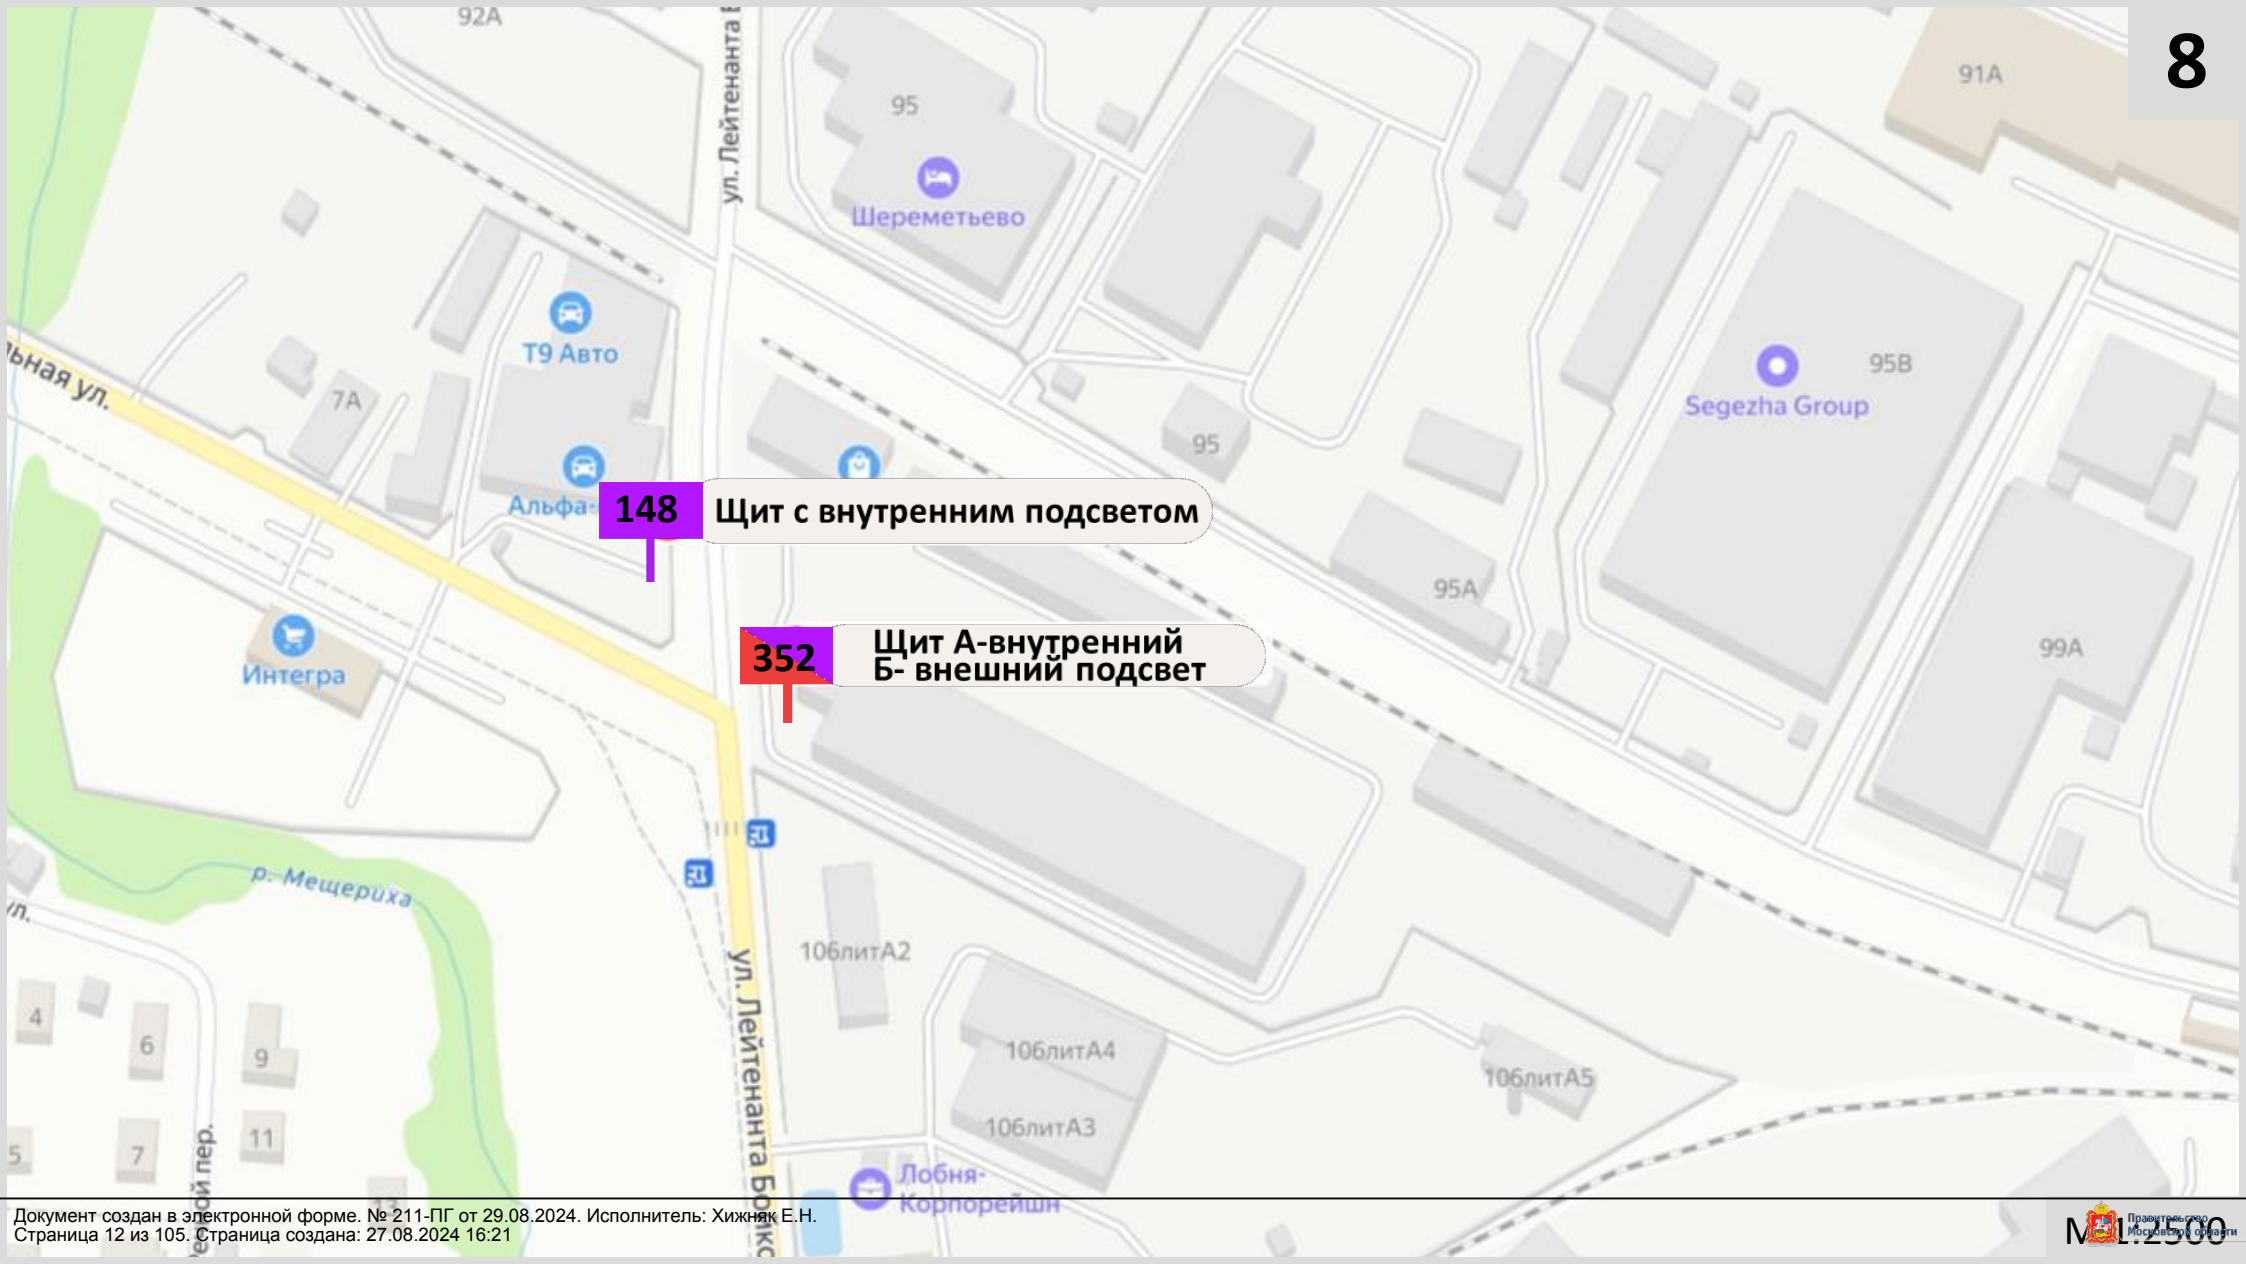

353 Флаговая композиция

333

Сити-формат

148 Щит с внутренним подсветом

352 Щит А-внутренний
Б- внешний подсвет

144 Щит с внутренним подсветом

The map shows a residential area with several streets: Краснополянский пр-д (Krasnopol'nyanskiy pr-d), ул. Катюшки (ul. Katyushki), and Стелная ул. (Stelnaya ul.). A river, р. Лобня (r. Lobnya), flows through the area. Buildings are numbered, and there are green areas representing parks or lawns. Three callouts with purple lines point to specific locations: 144 at the top left, 142 in the middle left, and 141 at the bottom left. The callouts are white boxes with black text and a purple line pointing to the location on the map.