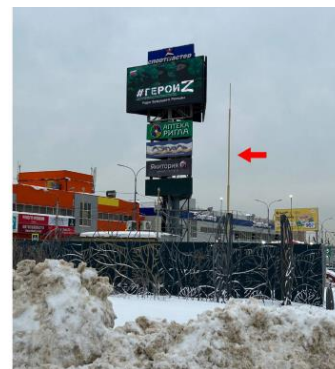

Конструкция 139

Московская обл., г. о. Лобня., а/д Красная Поляна-Текстильная, Окм+064м, справа