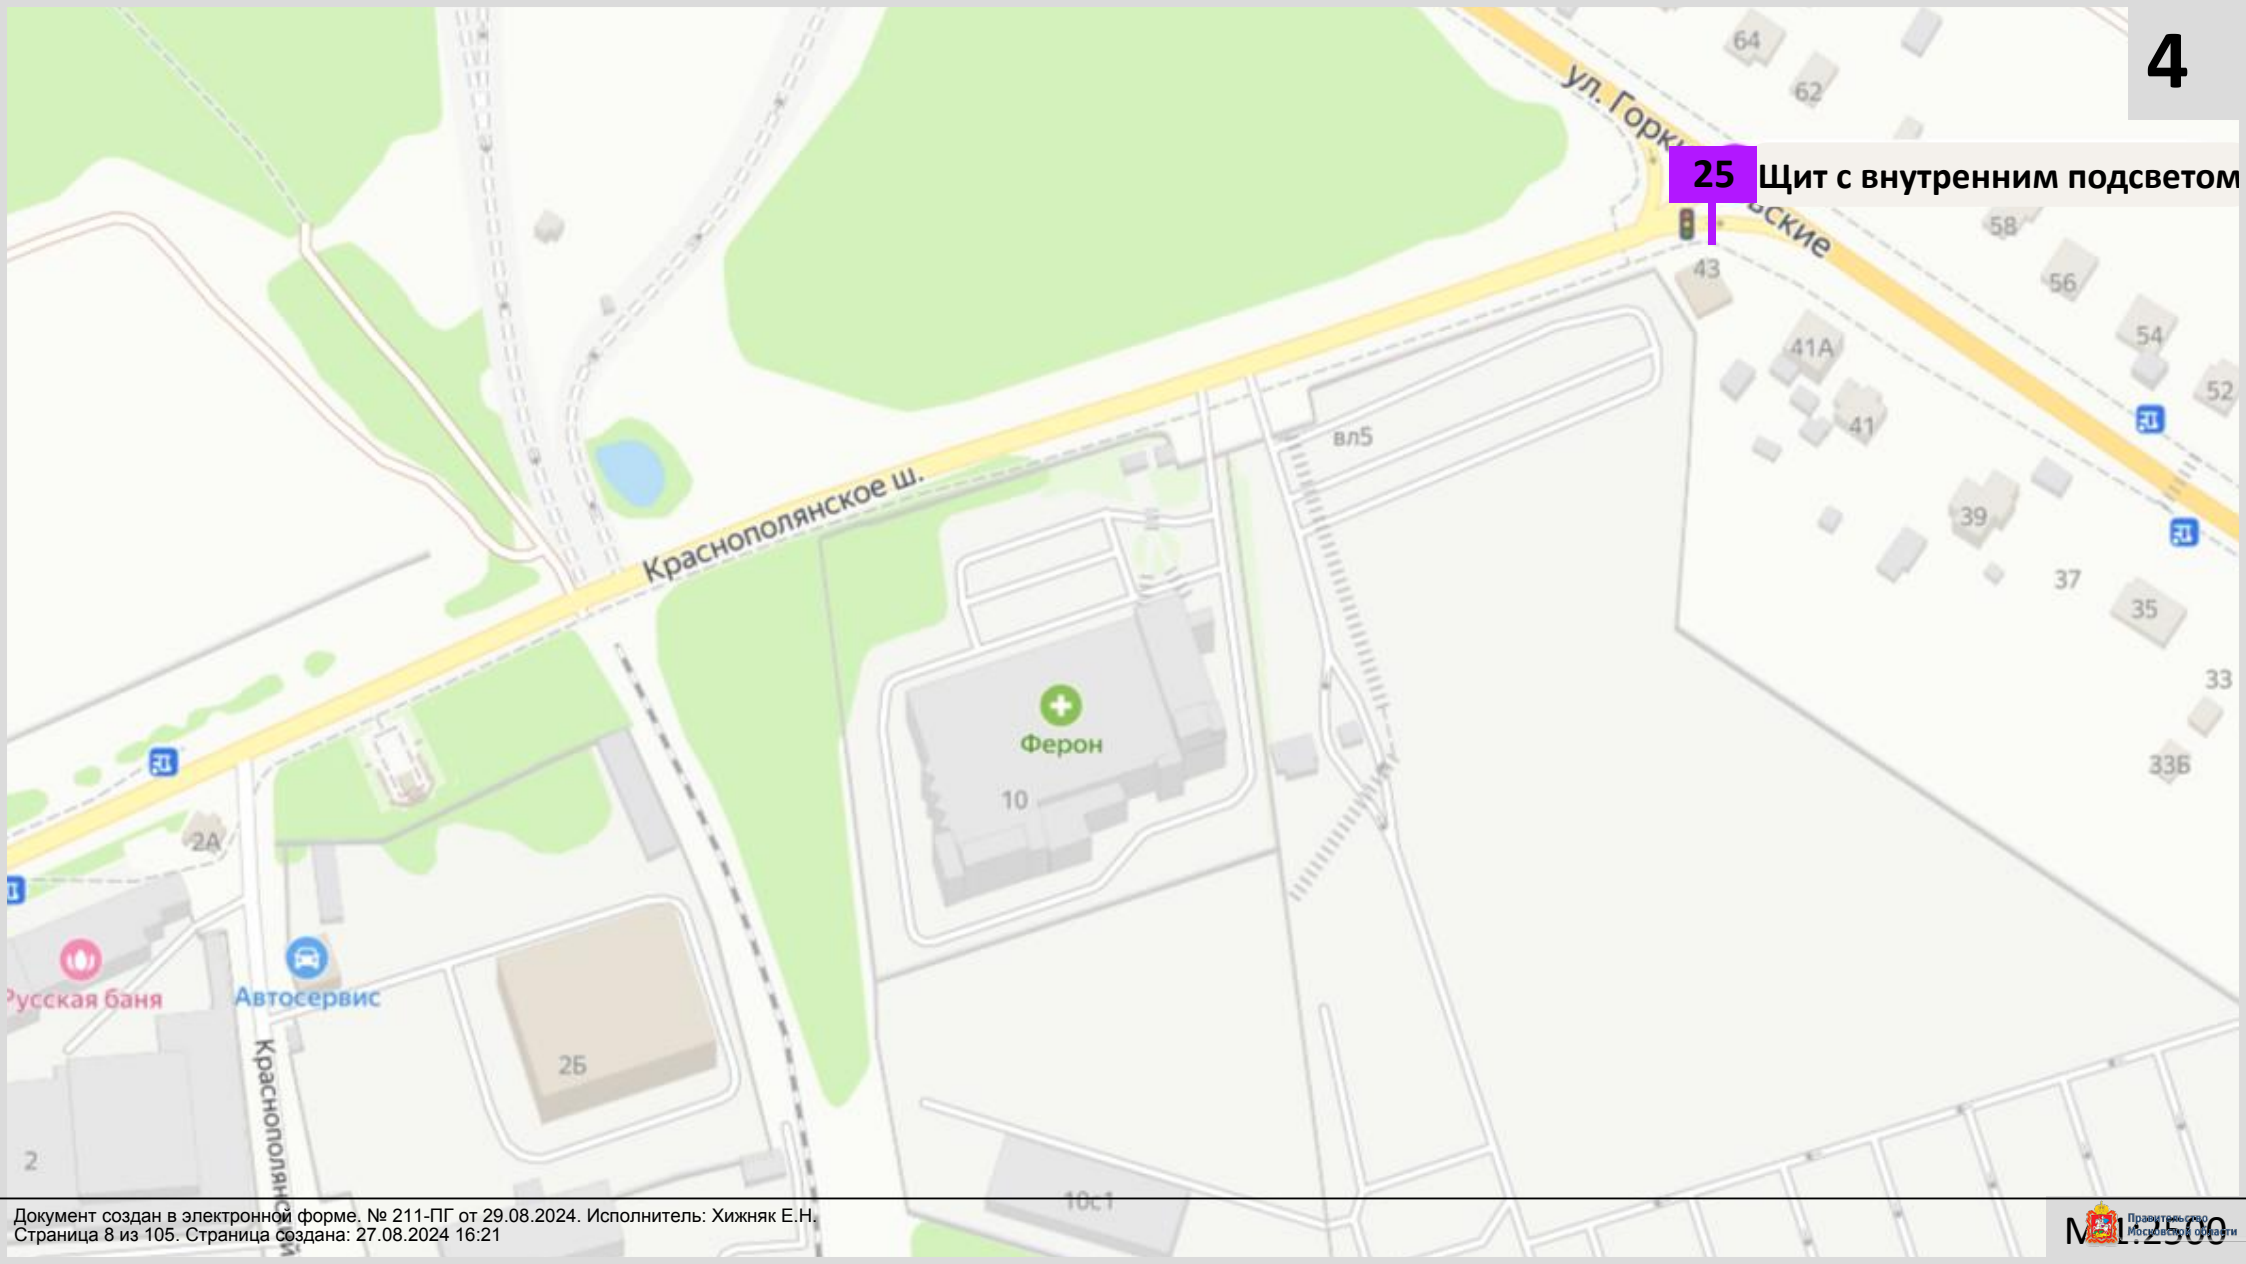

25 Щит с внутренним подсветом