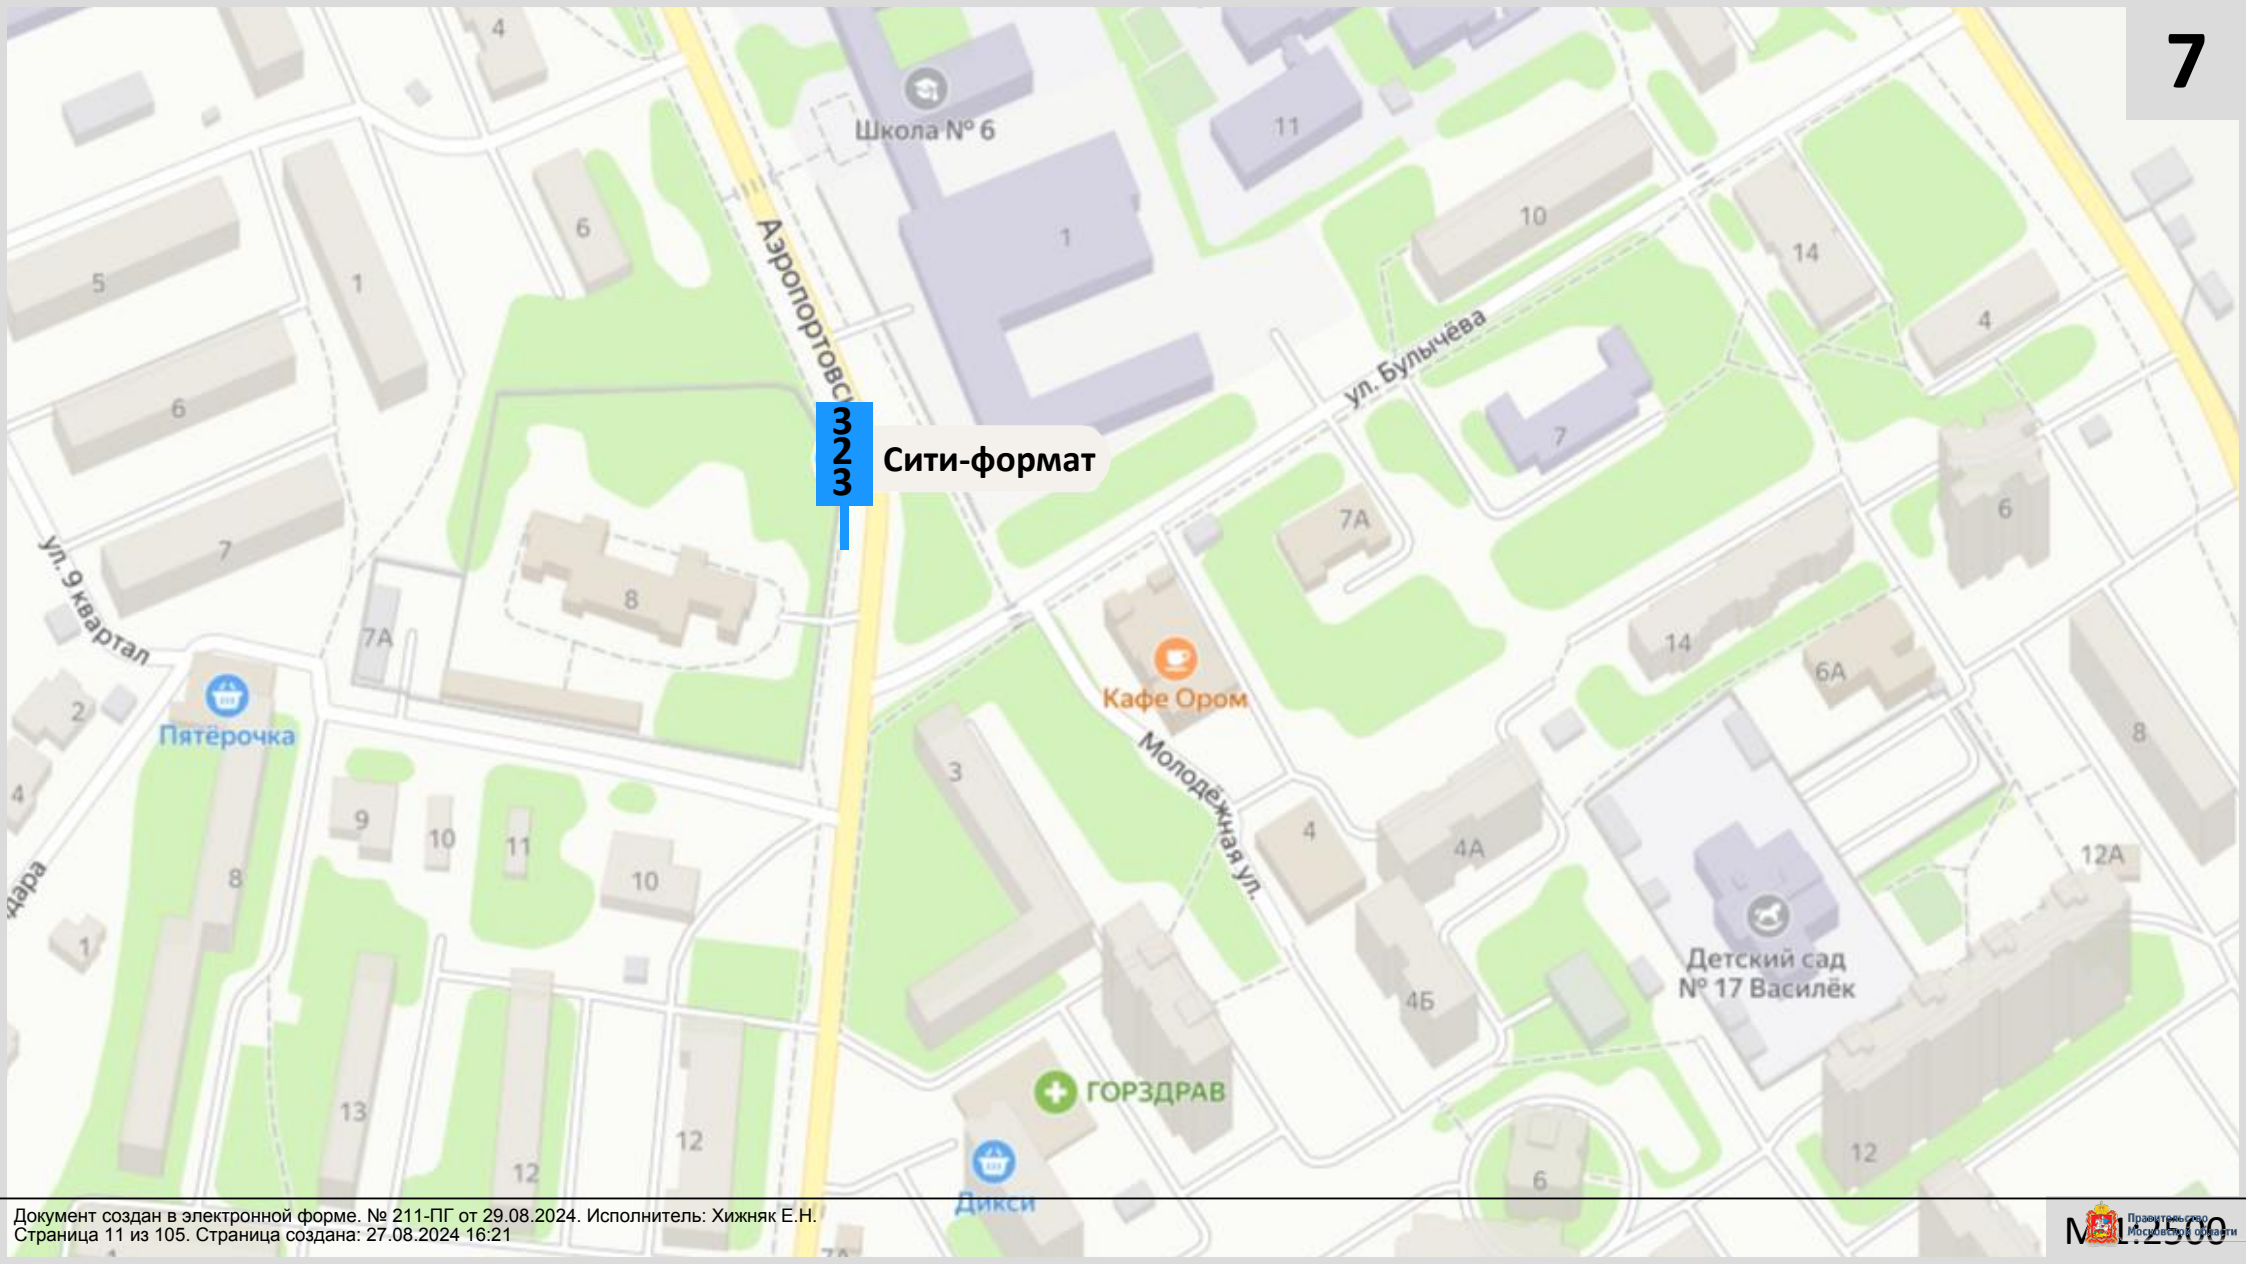

353 Флаговая композиция

333

Сити-формат

148 Щит с внутренним подсветом

352 Щит А-внутренний
Б- внешний подсвет

144 Щит с внутренним подсветом

The map shows a residential area with several streets: Краснополянский пр-д (Krasnopol'nyanskiy pr-d), ул. Катюшки (ul. Katyushki), and Стелная ул. (Stelnaya ul.). A river, р. Лобня (r. Lobnya), flows through the area. Buildings are numbered, and there are green areas representing parks or lawns. Three callouts with purple lines point to specific locations: 144 at the top left, 142 in the middle left, and 141 at the bottom left. The callouts are white boxes with black text and a purple line pointing to the location on the map.