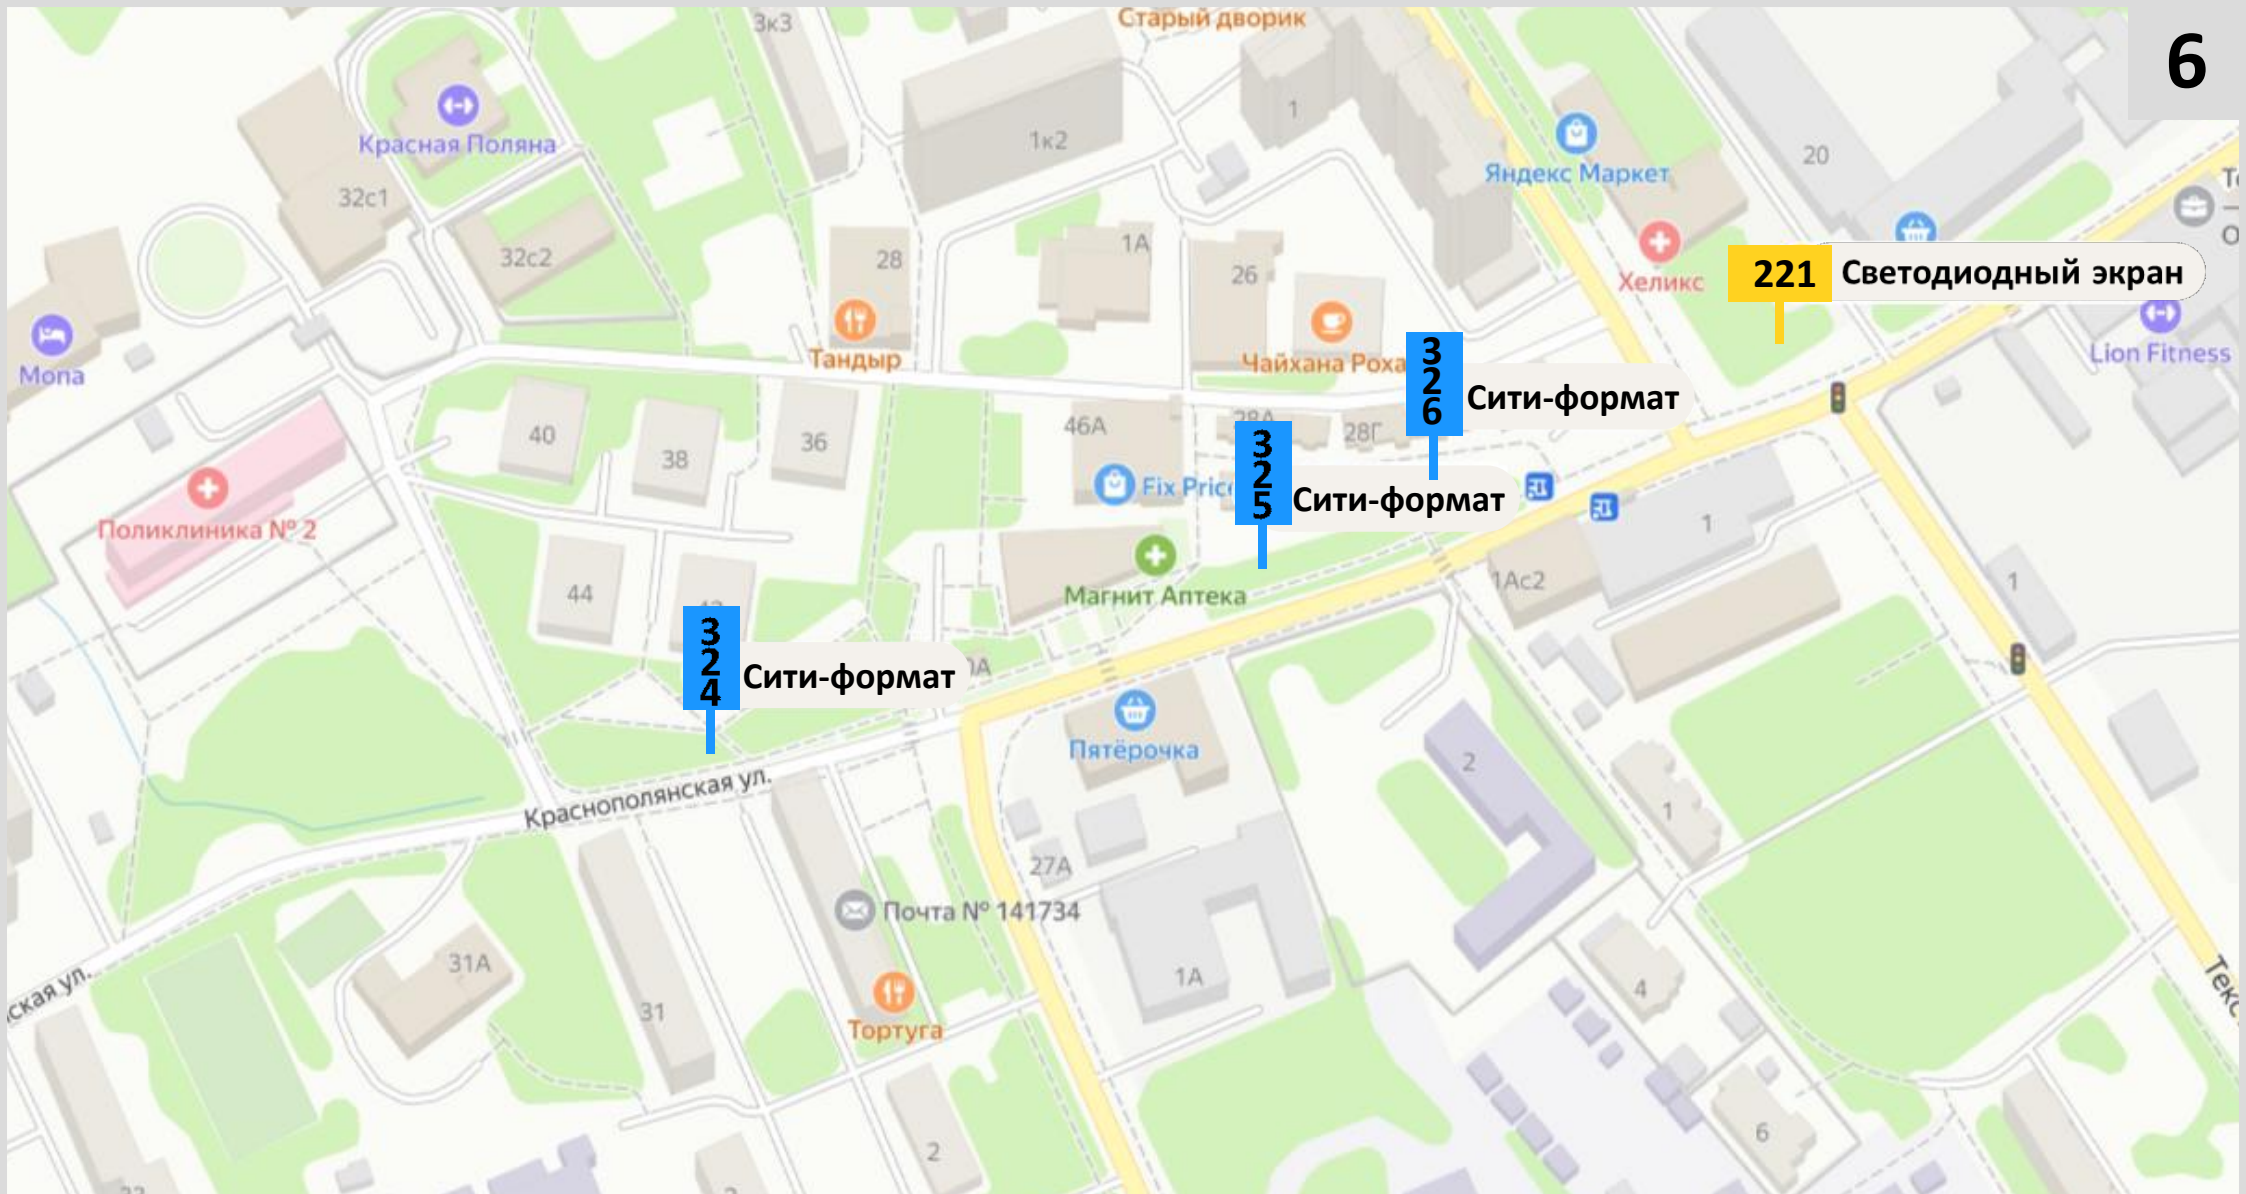

353 Флаговая композиция

333

Сити-формат

148 Щит с внутренним подсветом

352 Щит А-внутренний
Б- внешний подсвет

144 Щит с внутренним подсветом

The map shows a residential area with several streets: Краснополянский пр-д (Krasnopol'nyanskiy pr-d), ул. Катюшки (ul. Katyushki), and Стелная ул. (Stelnaya ul.). A river, р. Лобня (r. Lobnya), flows through the area. Buildings are numbered, and there are green areas representing parks or lawns. Three callouts with purple lines point to specific locations: 144 at the top left, 142 in the middle left, and 141 at the bottom left. The callouts are white boxes with black text and a purple line pointing to the location on the map.