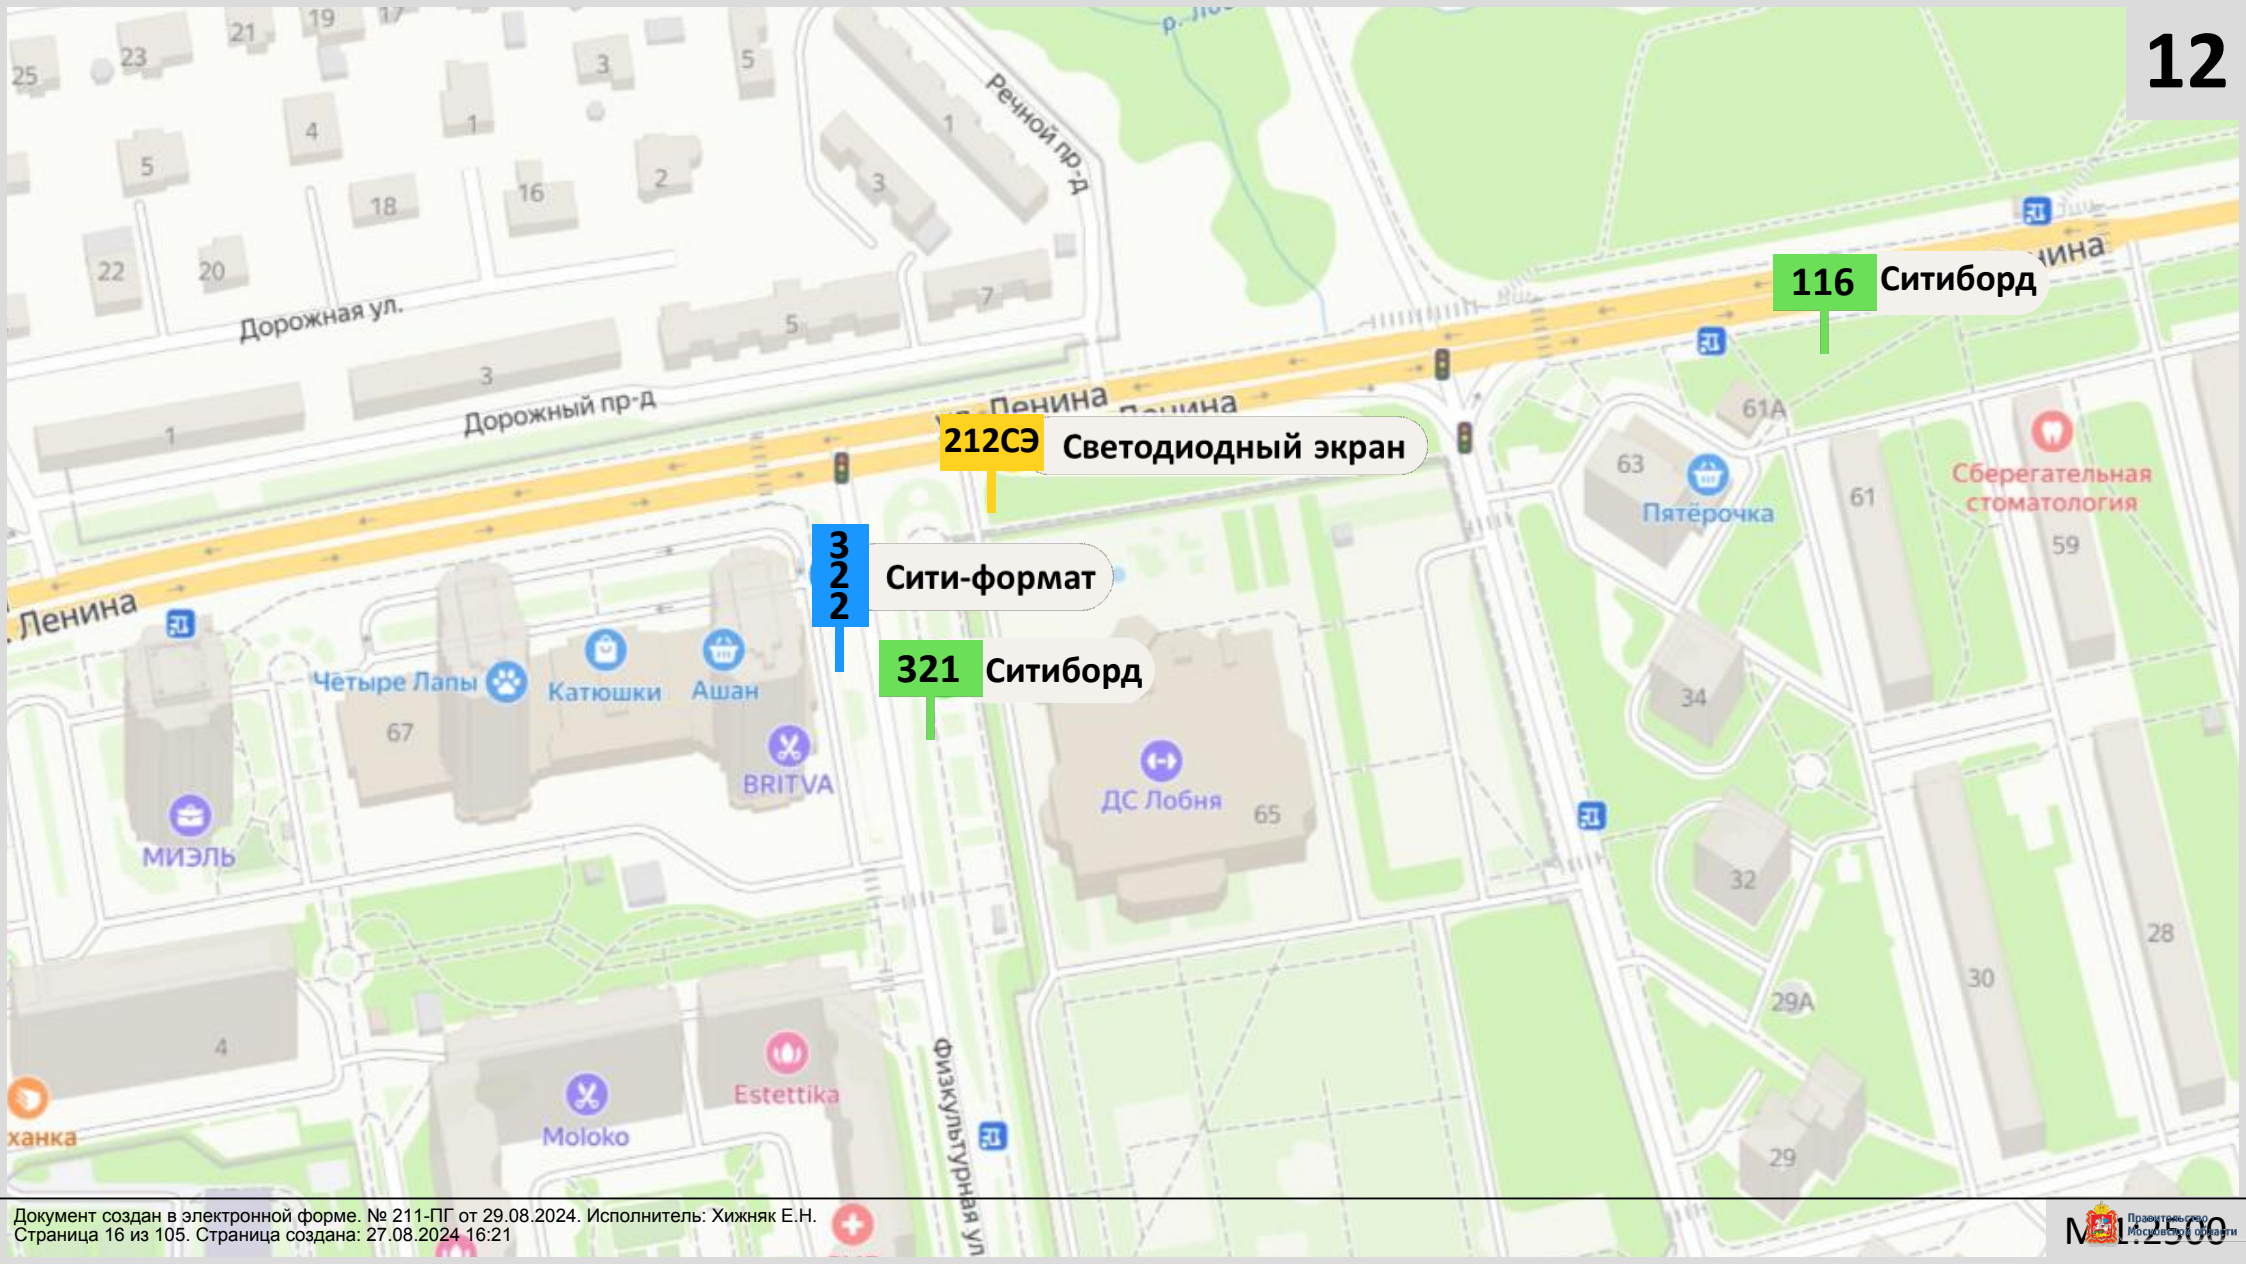

116 Ситиборд

212СЭ Светодиодный экран

321 Ситиформат

321 Ситиборд