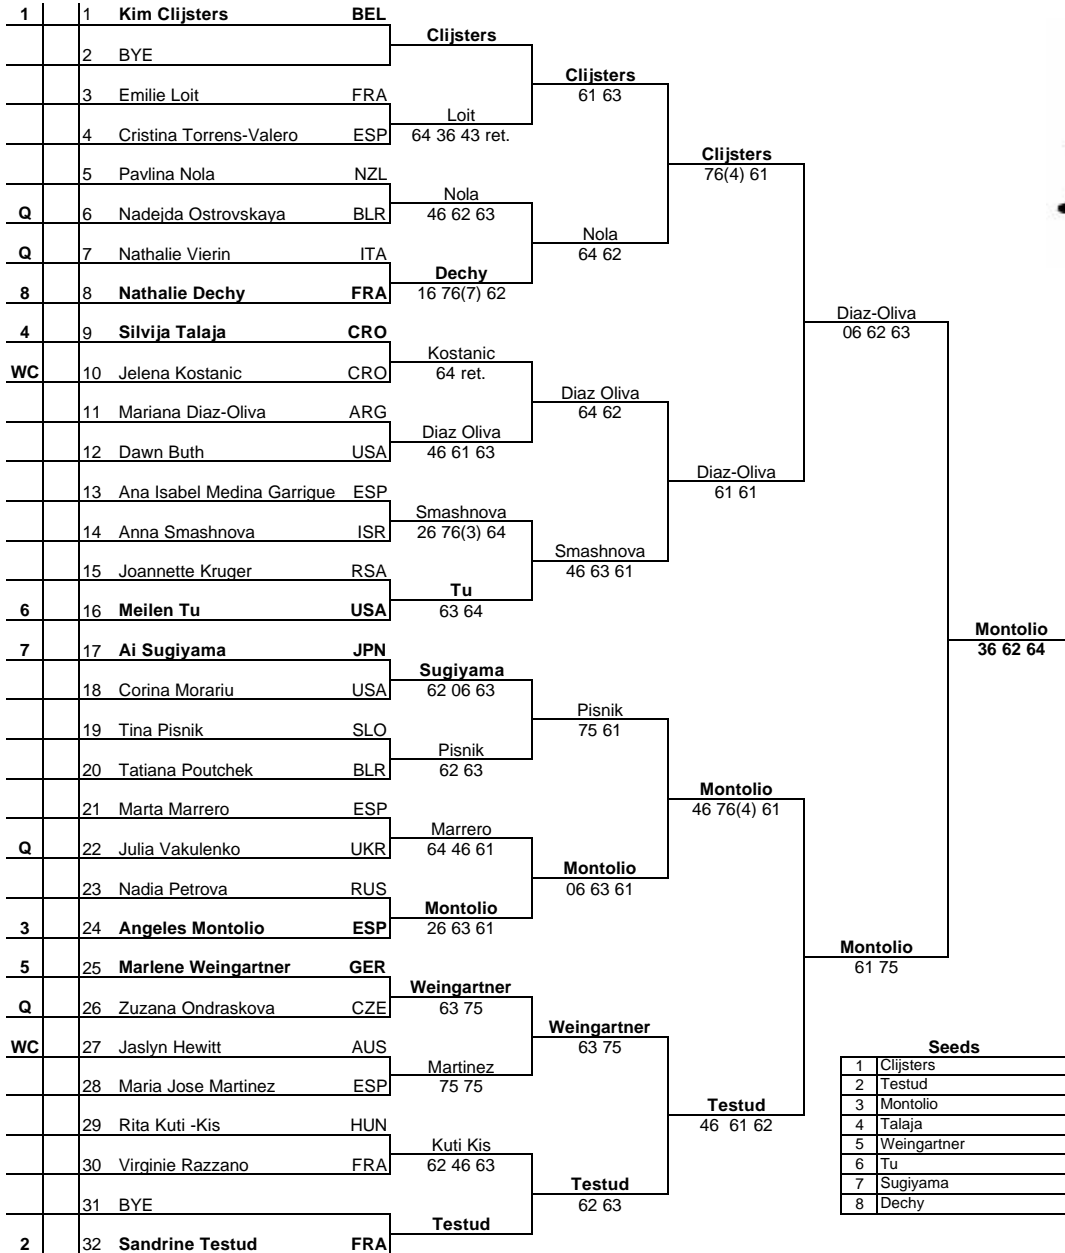

# Croatian Bol Ladies Open

April 30 - May 6

Tournament City: BOL

Seeds	Rank	
1	Clijsters	15
2	Testud	20
3	Montolio	36
4	Talaja	37
5	Weingartner	44
6	Tu	45
7	Sugiyama	47
8	Dechy	48

Tournament: Croatian Bol Ladies Open  
 City: Bol, Croatia  
 Main Draw Date: April 30 - May 6  
 Qualifying Date: April 28-30  
 Prize Money: \$170,000  
 Surface: Red Clay, Outdoors

Prize Money  
 Winner \$27,000  
 Finalist \$14,500  
 3rd-4th \$7,500  
 5th-8th \$4,000  
 9th-16th \$2,200  
 17th-32nd \$1,300

Last Direct Acceptance: Martinez 116  
 Sanex WTA Tour Director: Angie Woolcock