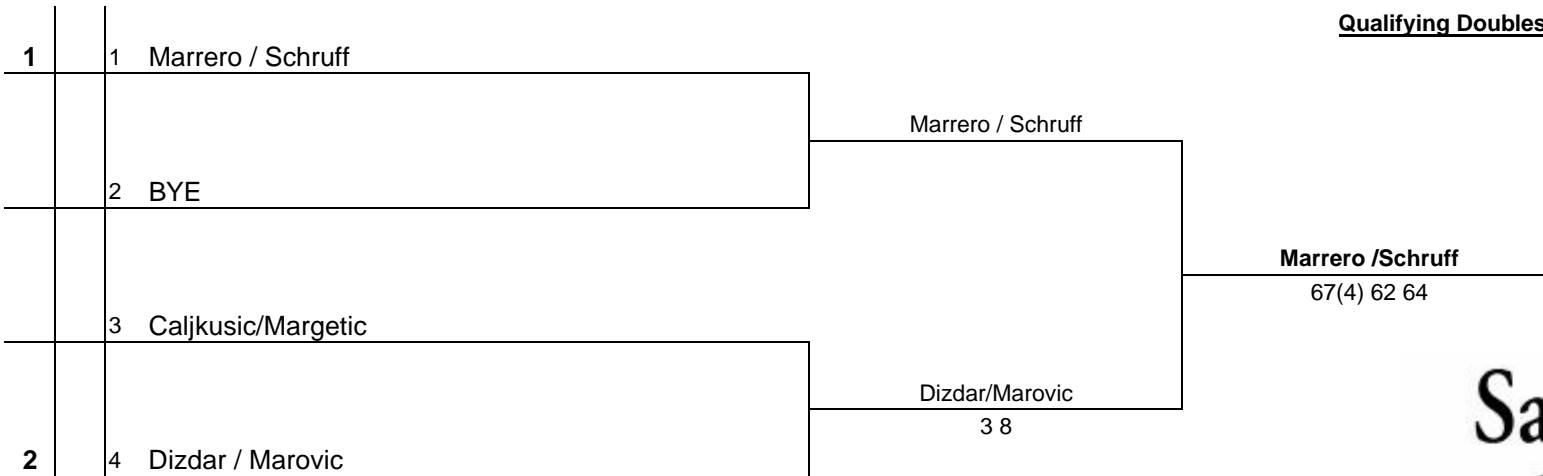

Croatian Bol Ladies Open

April 30 - May 6

Tournament City: BOL

Qualifying Doubles

	Seeds	Rank
1	Marrero / Schruff	858
2	Dizdar / Marovic	1310

Last Direct Acceptance: BYE

Sanex WTA Tour Director: Angie Woolcock

Tournament: Croatian Bol Ladies Open
City: Bol . Croatia
Main Draw Date: April 30 - May 6
Qualifying Date: April 28-30
Prize Money: $170,000
Surface: Red Clay, Outdoors