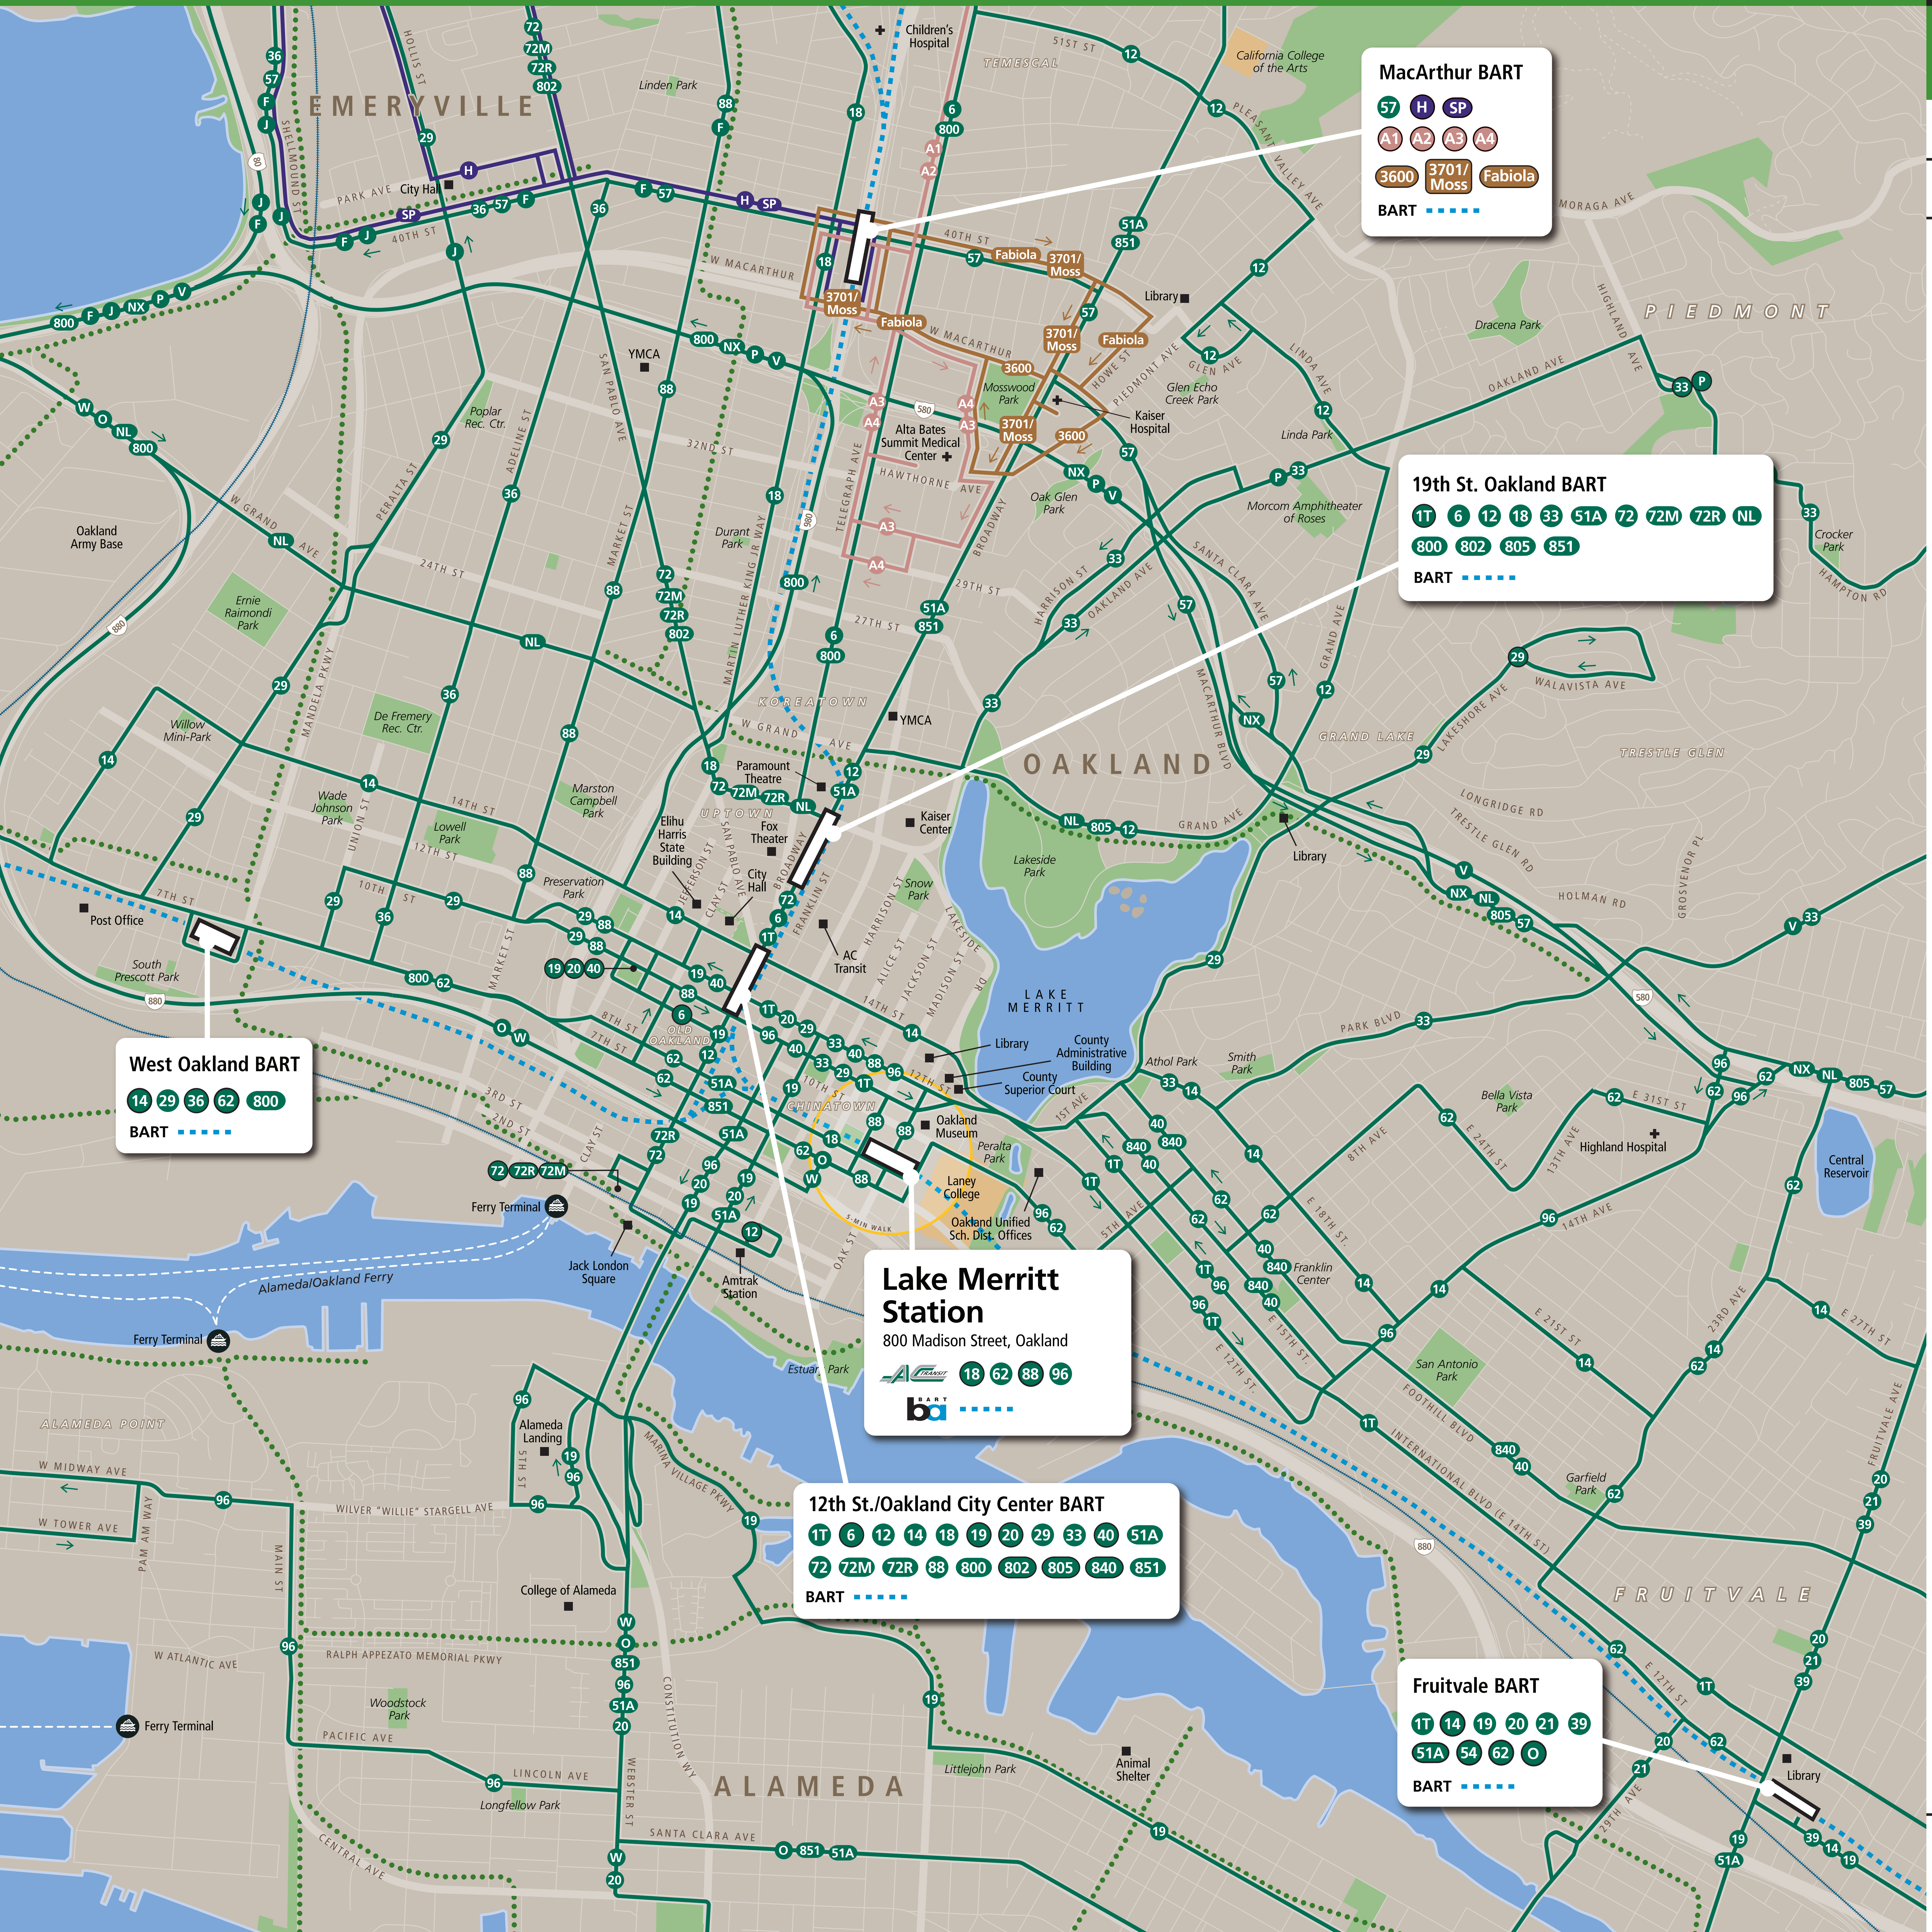

Transit Routes

Rutas del tránsito

公車路線圖

Transit Information

Lake Merritt

Oakland

Map Key

- You Are Here
- 5-Minute Walk 1000ft/305m
- BART
- AC Transit
- Alta Bates Summit Shuttle
- Emery Go-Round
- Kaiser Shuttle
- Amtrak
- Route Terminus
- Ferry Terminal
- Bicycle Trail or Lane

This map does not show all commuter, express, special event, or all-night routes. Service may vary with time of day or day of week. Service changes may have occurred since printing. Please consult transit agency schedule or contact 511 for more information.

MacArthur BART

57 H SP
A1 A2 A3 A4
3600 3701/Moss Fabiola
BART

19th St. Oakland BART

1T 6 12 18 33 51A 72 72M 72R NL
800 802 805 851
BART

West Oakland BART

14 29 36 62 800
BART

Lake Merritt Station
800 Madison Street, Oakland

18 62 88 96
 BART

12th St./Oakland City Center BART

1T 6 12 14 18 19 20 29 33 40 51A
72 72M 72R 88 800 802 805 840 851
BART

Fruitvale BART

1T 14 19 20 21 39
51A 54 62 O
BART

Call 511 | 511.org